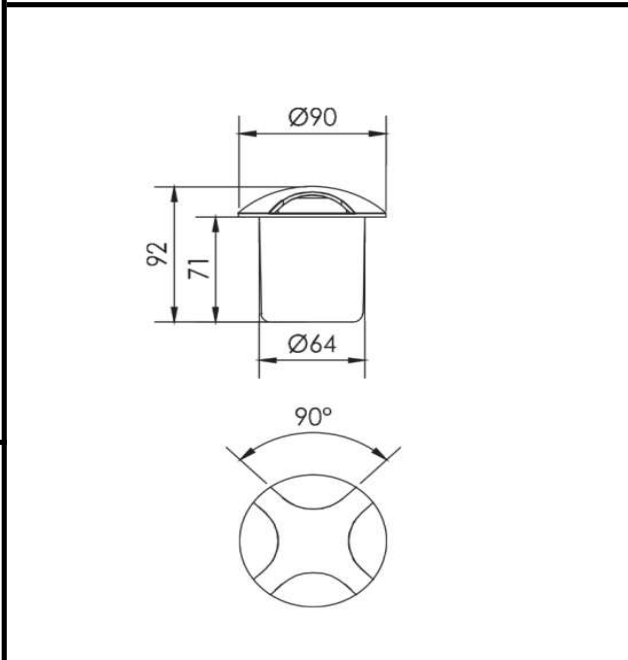

Sovitron Interior Pvt.Ltd.

Model Name	URBANA-2104C/ DL-OSL-2104CB-4
Description	Inground Light 4 Side light

Technical description	Image
-----------------------	-------

Dimension	Dia=90mm Cutout=64mm H=92mm
Frame	Aluminum die cast
Color Tempertaure	5700K
Power	8W
Total Luminous Flux	400 lm
Efficacy	50 lm/W
IP rating	67
Color Rendering	≥80
Mounting	Buried
Beam angle	4x60 °
Optics	Polycarbonate diffuser
Dimming	NON-Dimmable
Operating Voltage	220-240 VAC
Standard Lifetime	L70 minimum at 50,000 burning hours

Dimension diagram

Remarks:-

Address: Plot #7 Saroorpur-Nangla Industrial Area,Ballabgarh-Sohna Road,Faridabad-121005
Email: info@sovitron.com